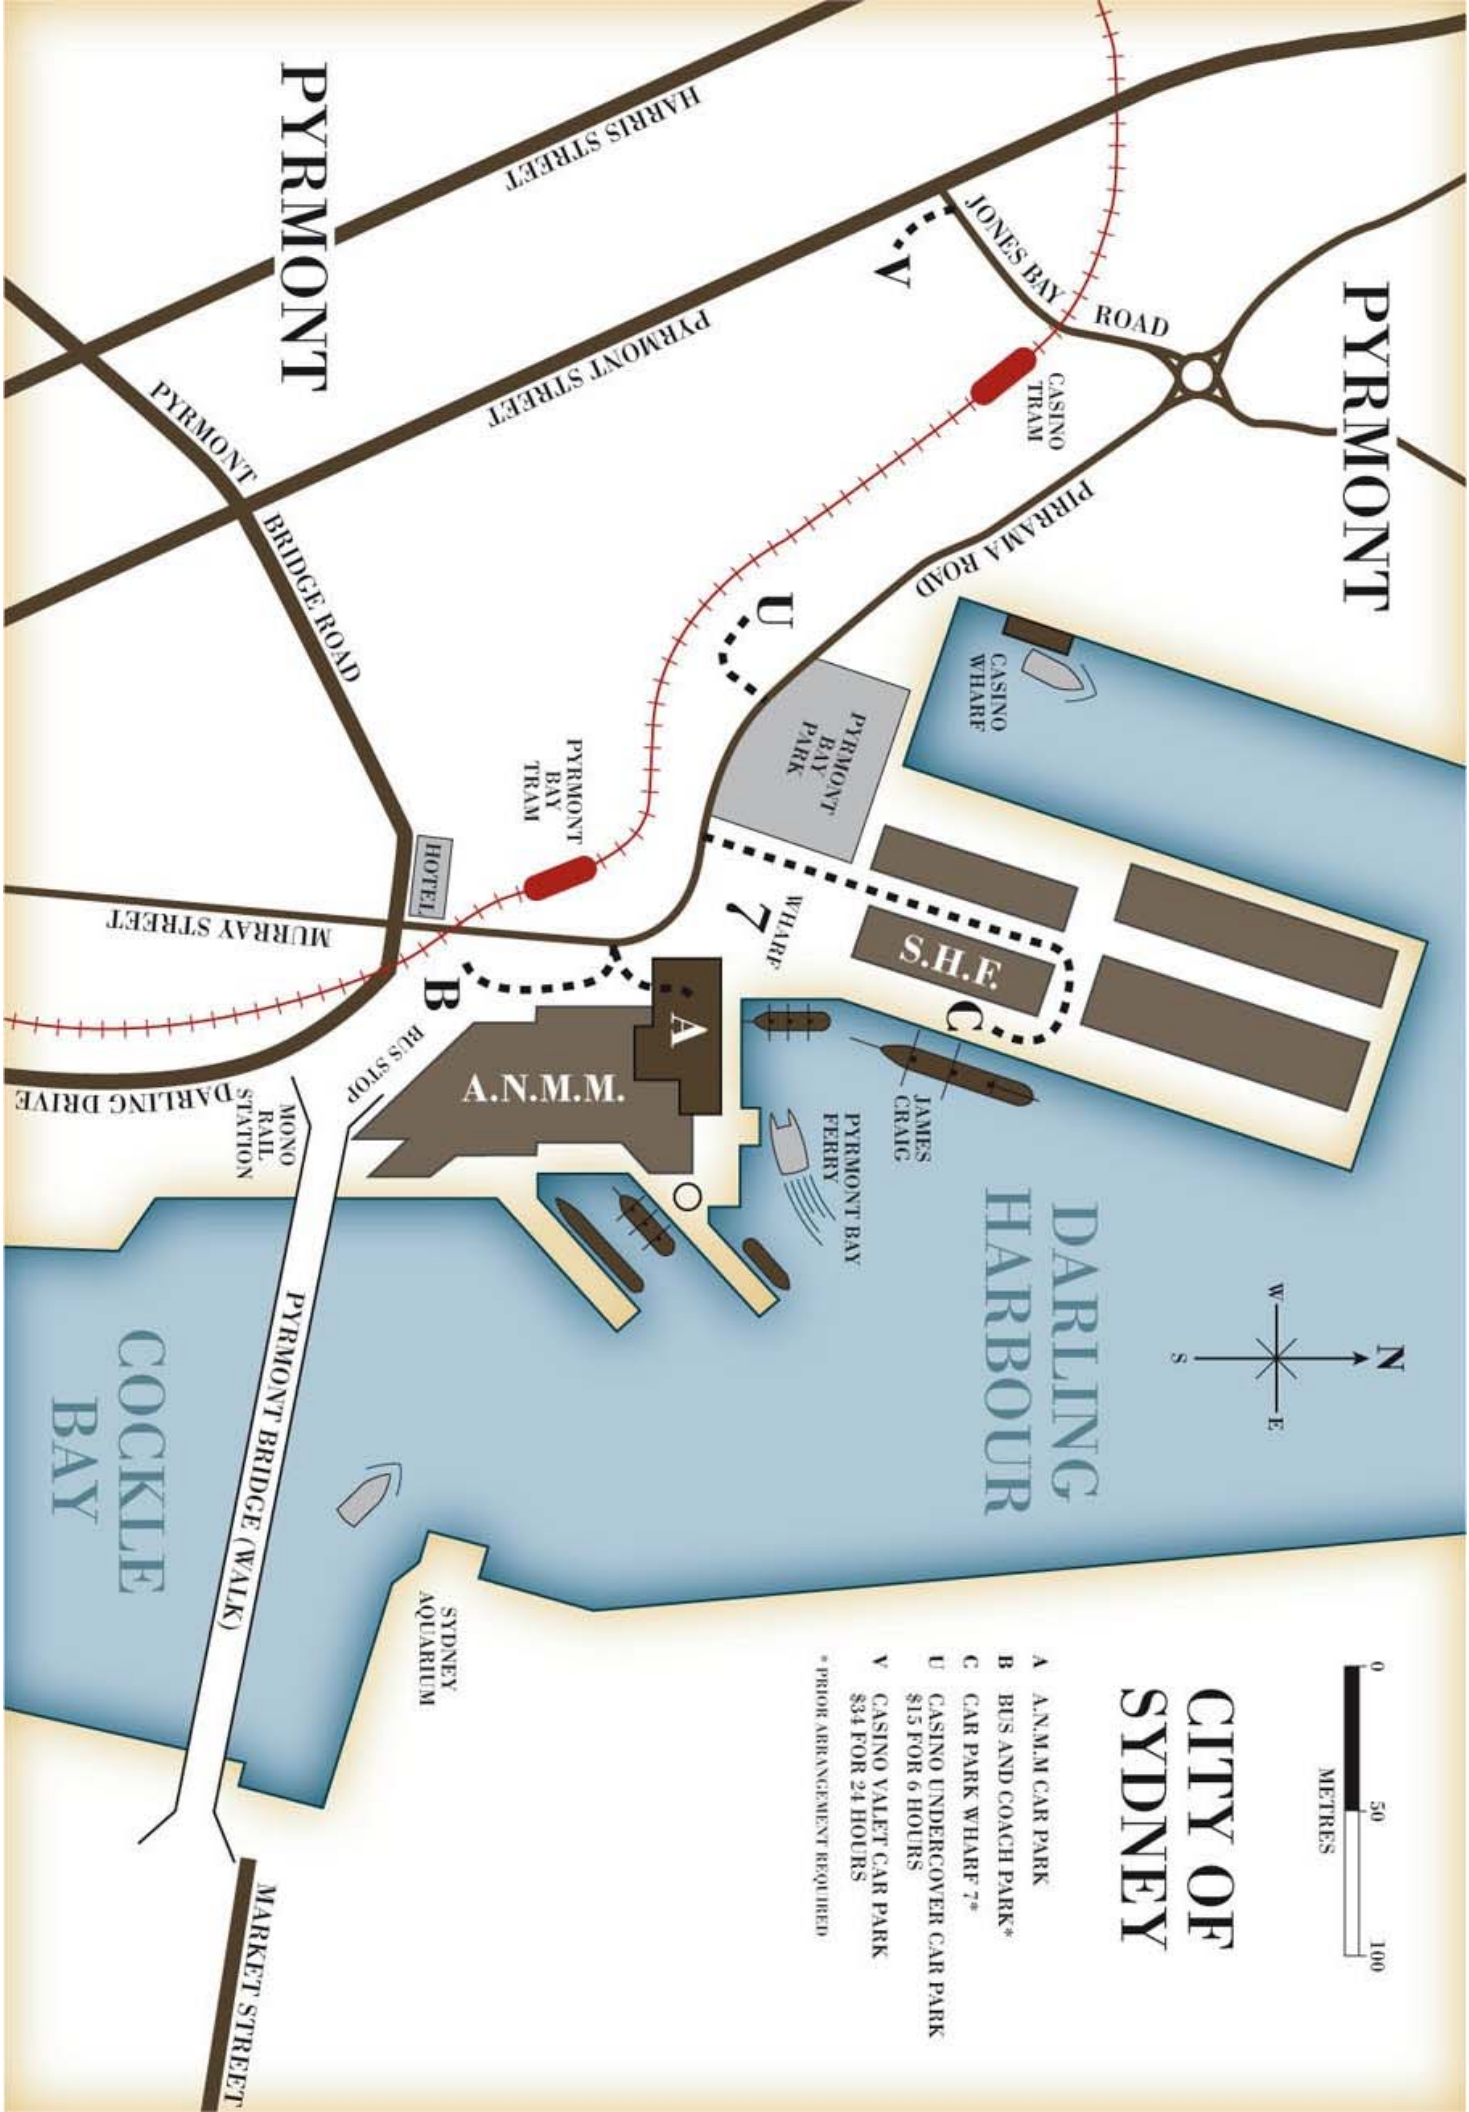

PYRMONT

PYRMONT

CITY OF SYDNEY

- A A.N.M. CAR PARK
 - B BUS AND COACH PARK*
 - C CAR PARK WHARF 7*
 - U CASINO UNDERCOVER CAR PARK \$15 FOR 6 HOURS
 - V CASINO VALET CAR PARK \$34 FOR 24 HOURS
- * PRIOR ARRANGEMENT REQUIRED